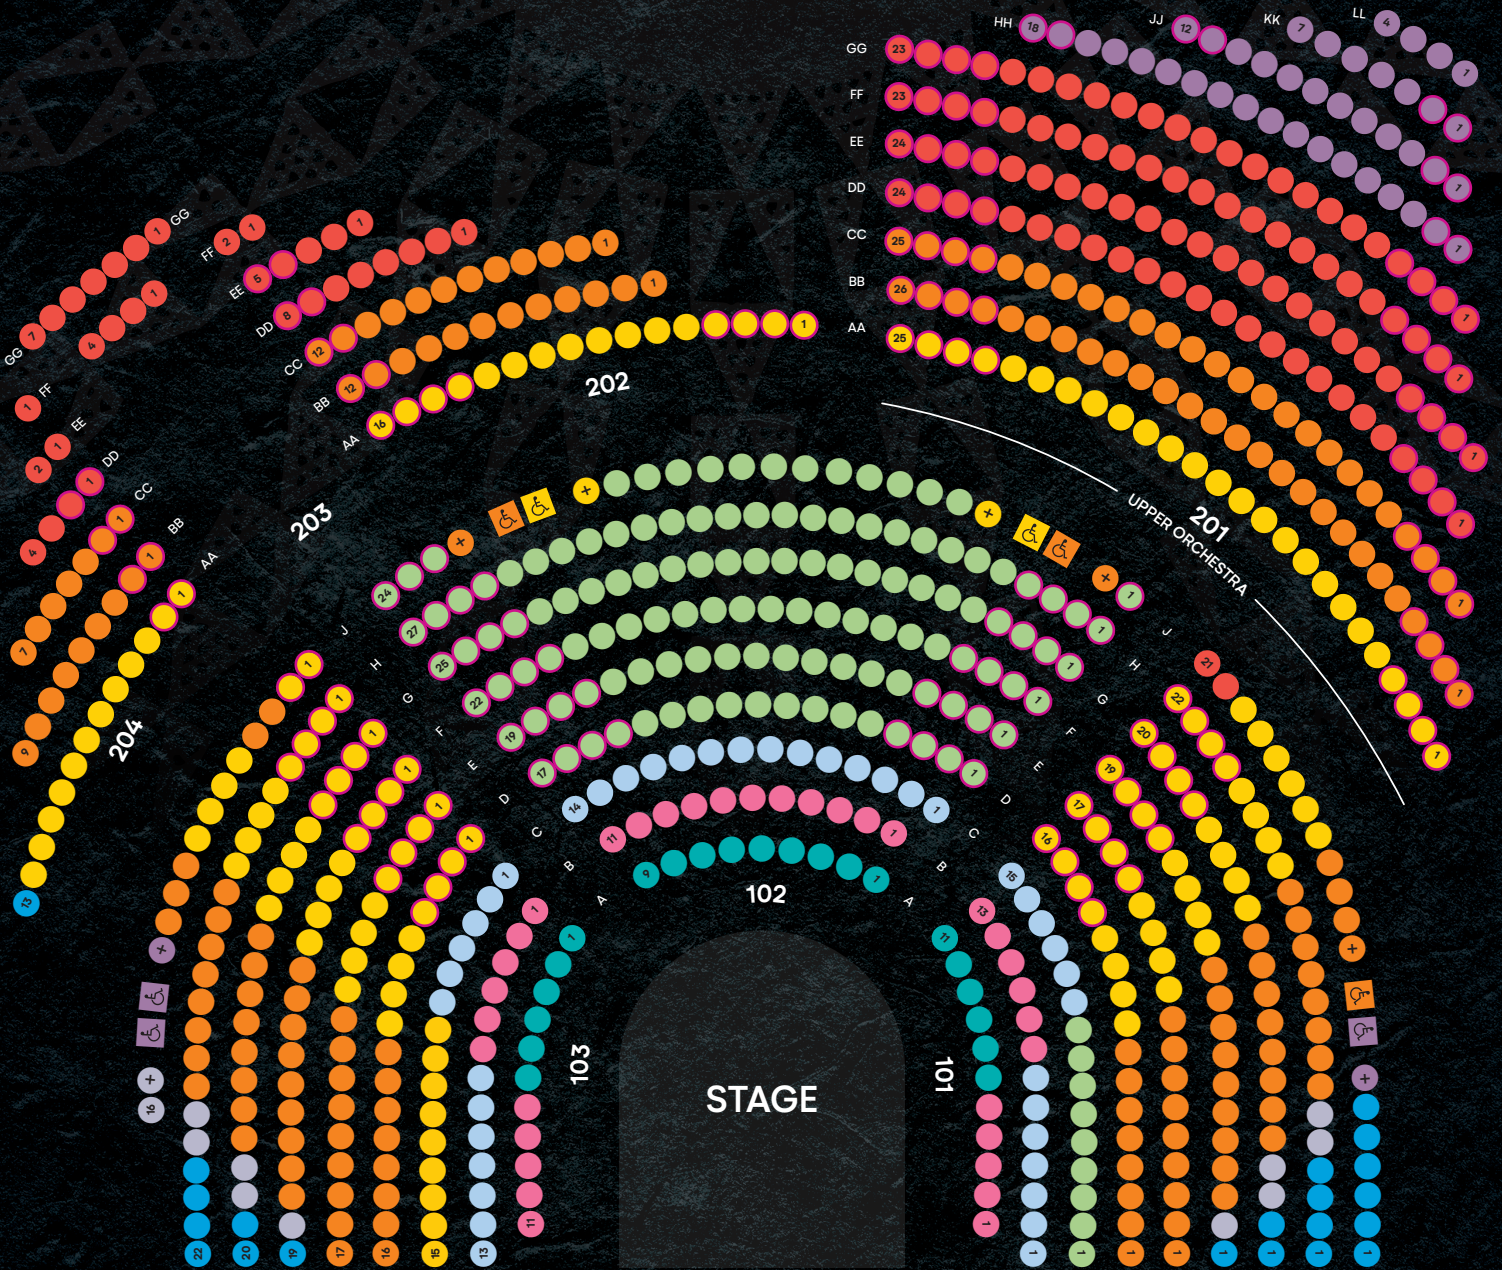

CIRQUE DU SOLEIL®

AUANA

- Front Row
- Premier
- Preferred
- Golden Circle
- Category 1
- Category 2
- Category 3
- Category 4
- Aisle Seats
- Limited View
- Obstructed View
- ♿ ADA
- + ADA Companion

OUTRIGGER
WAIKIKI BEACHCOMBER HOTEL

Subject to rescaling and changes without notice.

Capacity 784